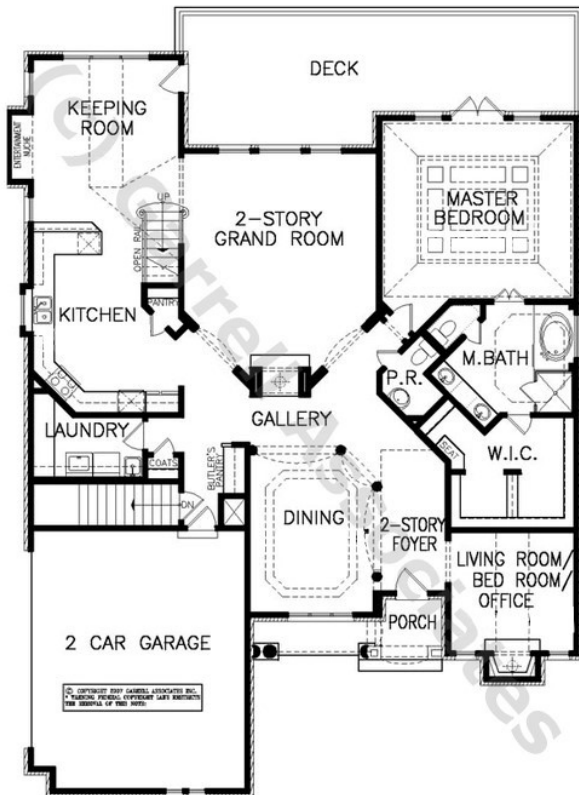

Lynford

WHITE RIVER
HOMES

254-913-6783

www.whiteriverhomestx.com

Approx. 2989 sq. ft

3 BR/3.5BA

Opt. Sitting 221 sq.ft

Opt. Media 345 sq.ft