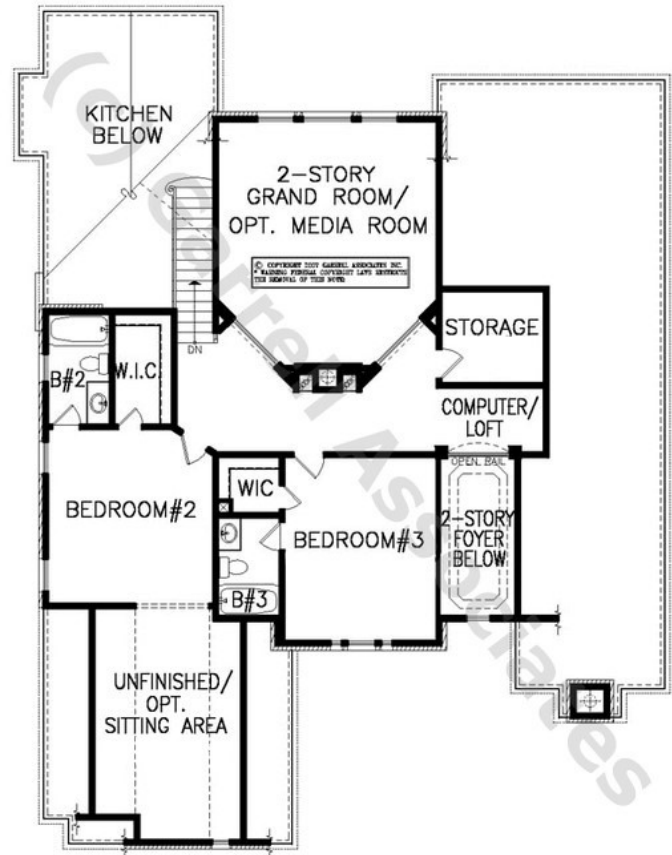

Lynford

WHITE RIVER
HOMES

254-913-6783

www.whiteriverhomestx.com

Approx. 2989 sq. ft

3 BR/3.5BA

Opt. Sitting 221 sq.ft

Opt. Media 345 sq.ft